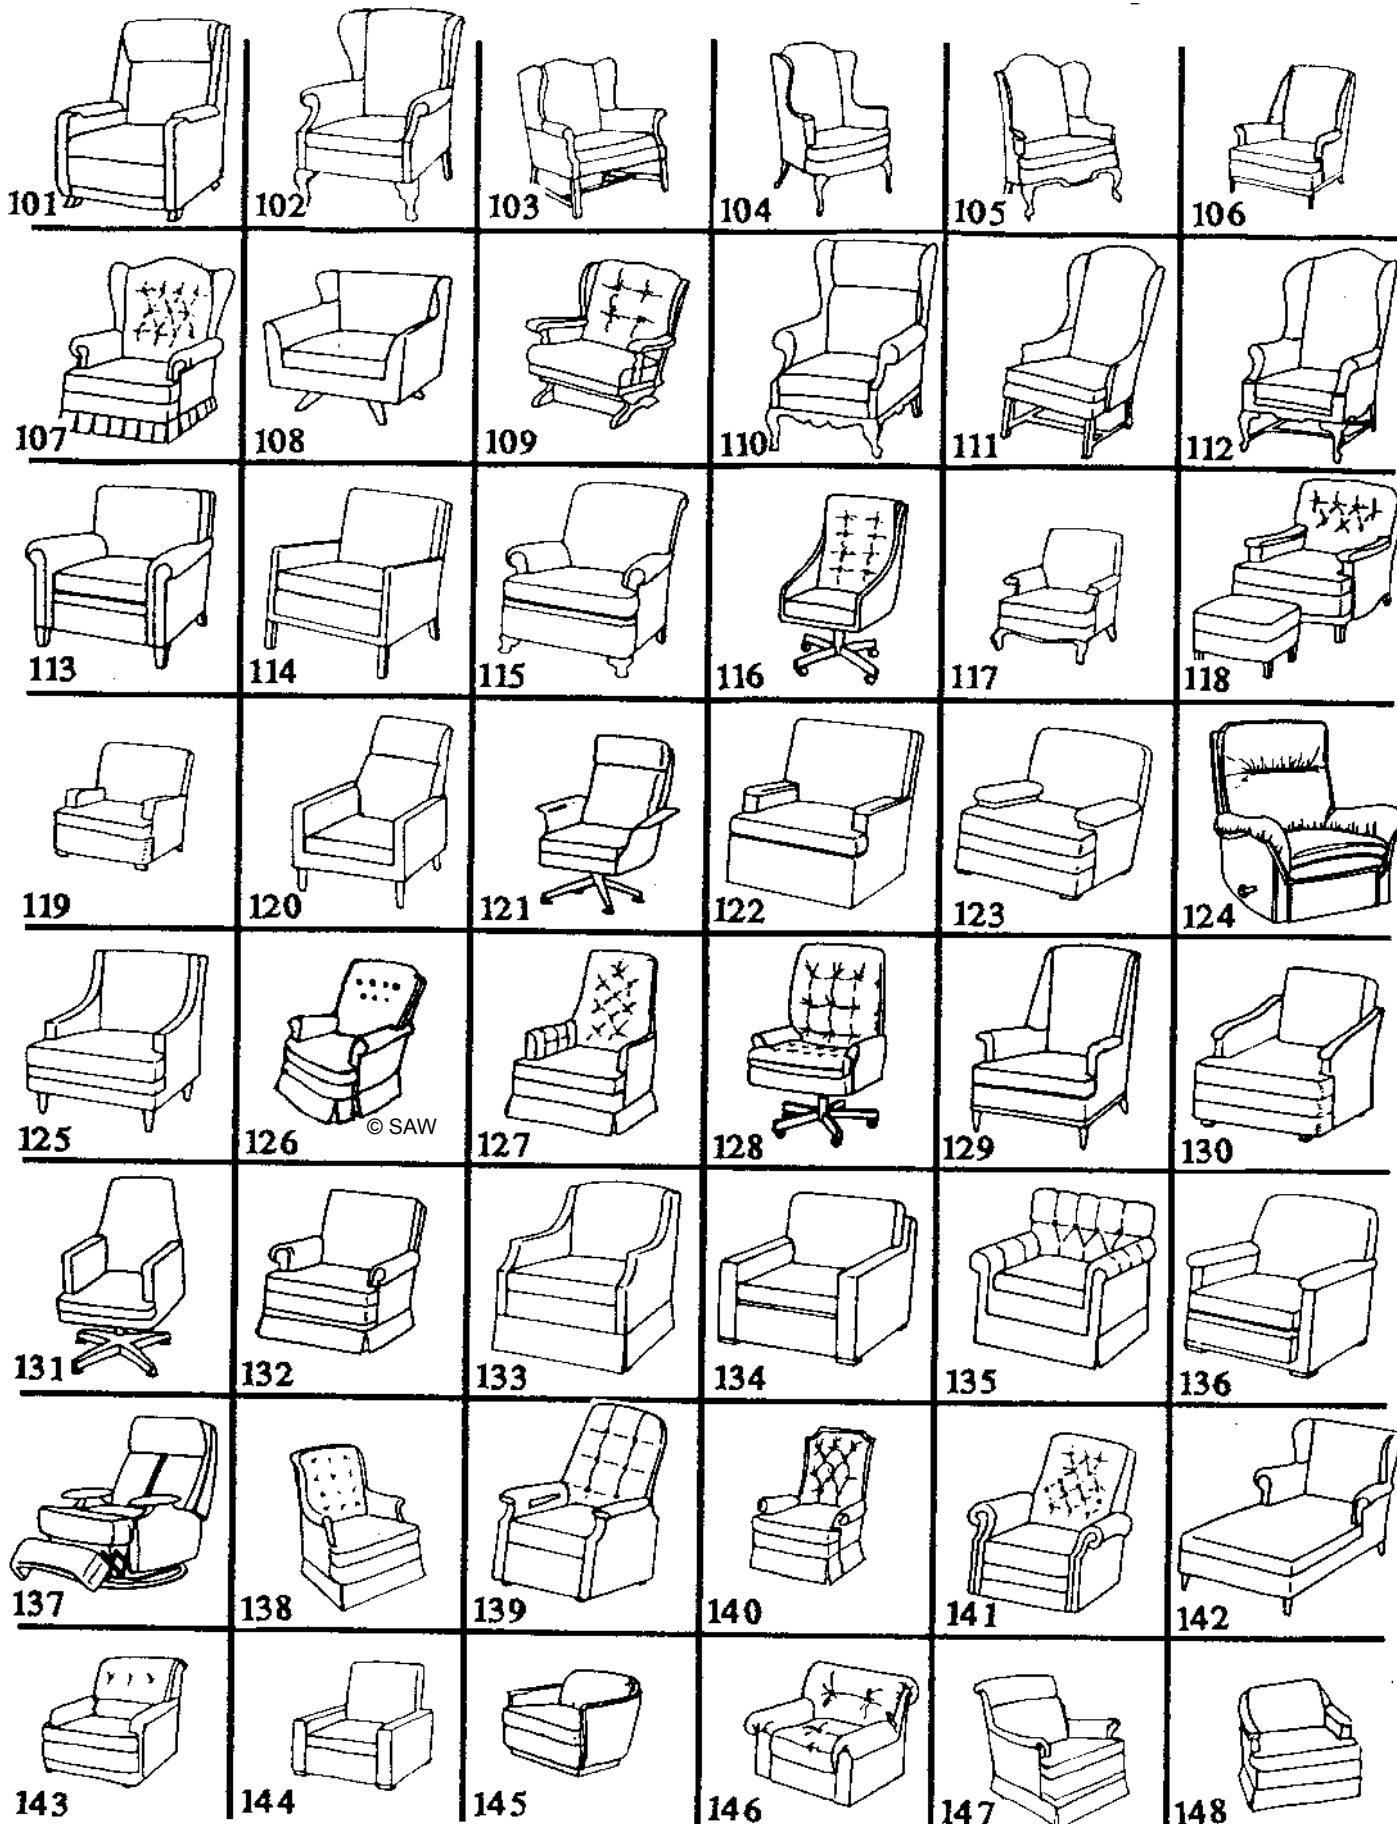

Winters Sewing – Furniture Style Pictures

1111 Elm Street NW, Salem, OR 97304 • 503-375-9266

Winters Sewing – Furniture Style Pictures

1111 Elm Street NW, Salem, OR 97304 • 503-375-9266

51 	52 	53 	54 	55
56 	57 © SAW	58 © SAW	59 © SAW	60
61 	62 	63 	64 	65 © SAW
56 © SAW	67 	68 	69 	70
71 © SAW	72 	73 	74 	75
6 	77 	78 	79 	80 © SAW
1 	82 	83 	84 © SAW	85
5 	87 	88 	89 	90